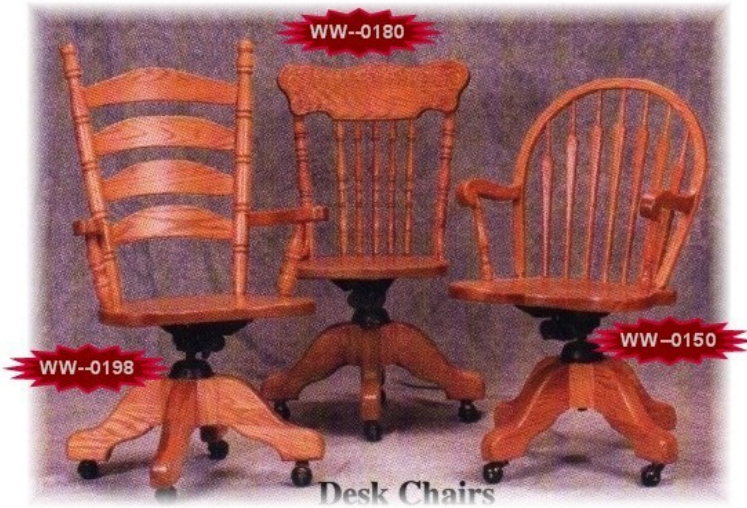

Sheaf Back Arm Chair

- WW-0258** Chair
- WW-0259** 18" Barstool
- WW-0260** 24" Barstool
- WW-0261** 30" Barstool
- WW-0262** Desk Chair

Royal Chairs

Royal Side Chair

- WW-0264** Chair
- WW-0265** 18" Barstool
- WW-0266** 24" Barstool
- WW-0267** 30" Barstool
- WW-0268** Desk Chair

Royal Arm Chair

- WW-0270** Chair
- WW-0271** 18" Barstool
- WW-0272** 24" Barstool
- WW-0273** 30" Barstool
- WW-0274** Desk Chair

Roller Dining Chairs

Bow Spindle Side Chair

- WW-0133** Bow Spindle Side
- WW-0139** Bow Spindle Arm
- WW-0145** Bow Arrow Side
- WW-0151** Bow Arrow Arm
- WW-0157** Acorn Side
- WW-0163** Acorn Arm
- WW-0181** Press Back Side
- WW-0187** Press Back Arm
- WW-0193** Ladder Back Side
- WW-0199** Ladder Back Arm
- WW-0217** Bent Back Side
- WW-0223** Bent Back Arm
- WW-0257** Sheaf Back Side
- WW-0263** Sheaf Back Arm
- WW-0269** Royal Side
- WW-0275** Royal Arm

The roller dining chairs feature a tilt swivel mechanism on a four leg base for ease of movement.

Barstools & Desk Chairs

Desk chairs are available with or without arms. Refer to the chair pages for more information.