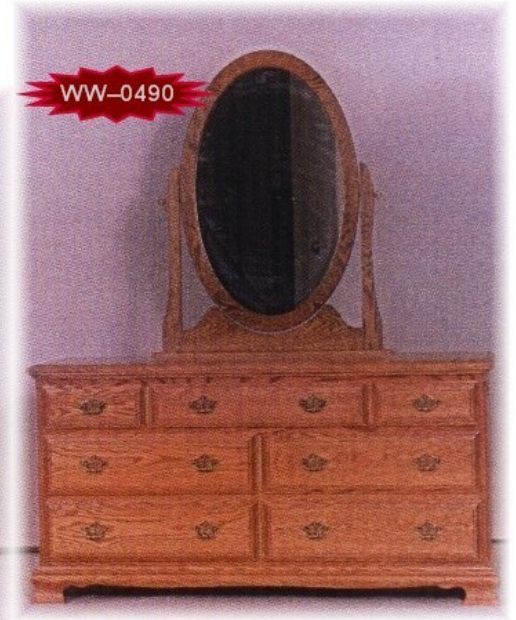

Heritage Dresser & Mirrors

WW-0488 Heritage Triple Dresser, raised panel sides, 32"H x 68"W x 20.5"D

WW-0489 Heritage Trifold Mirror, beveled glass, 49.5"H x 56"W x 2.5"D

WW-0490 Heritage Oval Mirror, beveled glass, 43"H x 38"W x 2.5"D

The mirrors have beveled glass and the center drawer is felt lined.