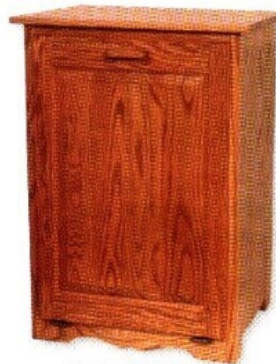

WW-4468
Microwave Tilt-Out
25"w x 17"d x 36"h

Color options not available. Colors as shown for items on this page.