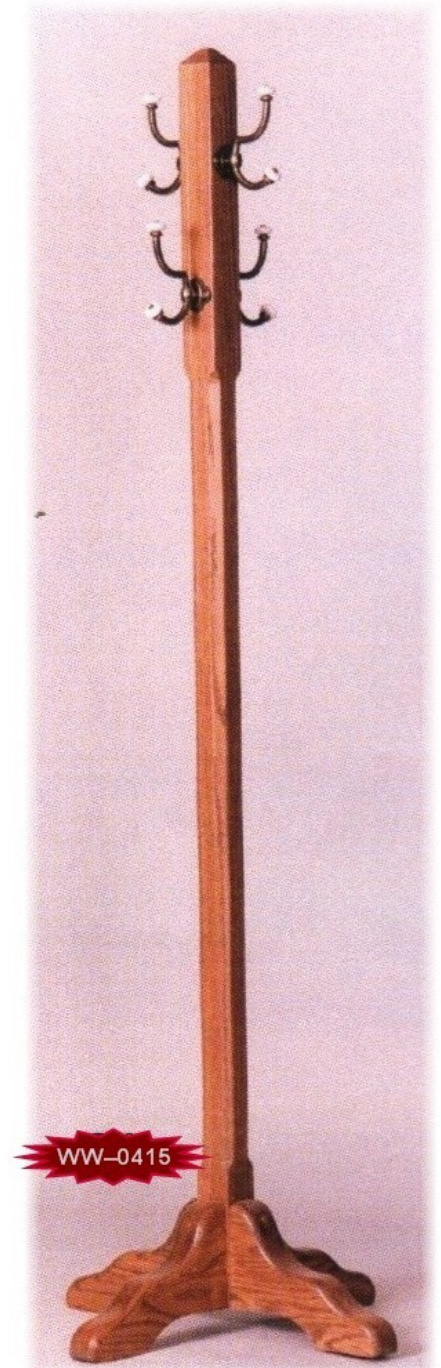

Magazine Racks, Hall Tree, Pie Safe

WW-0407 Magazine Rack, 16.5"H x 17.5"W x 12"D

WW-0408 End Table/Magazine Rack, 24"H x 22"W x 15"D

WW-0415 Hall Tree, 68"H

WW-0417 Pie Safe, 54.5"H x 32"W x 14.5"D

The Pie Safe has three fully adjustable shelves. The drawer is built with solid oak dovetail drawer sides, and extends on a full extension drawer slide.