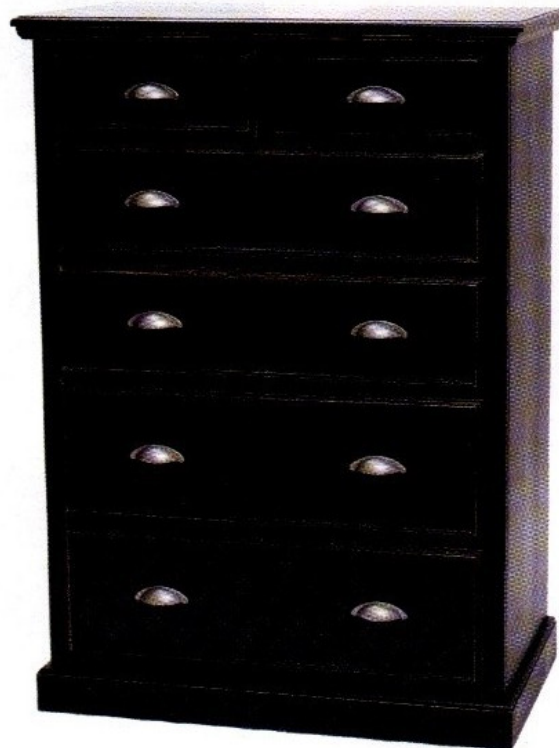

WW-A1156 Cottage 6-Drawer Chest