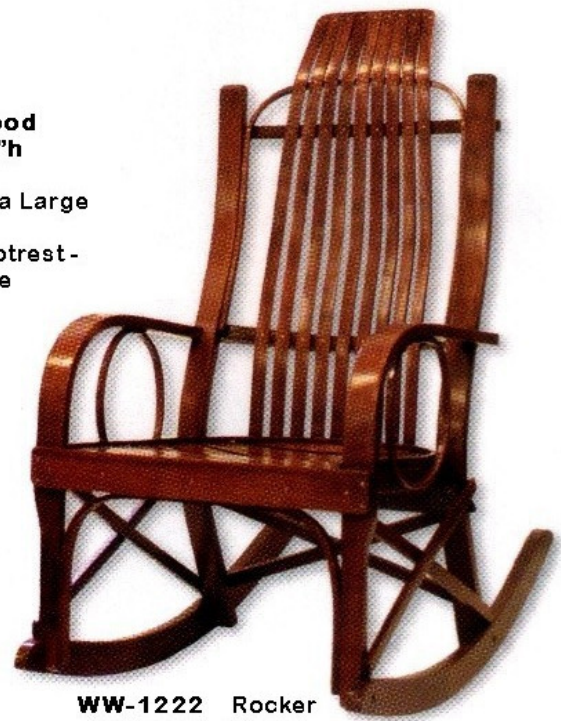

Rocker Bentwood
25 1/2"w x 47"h

WW-1225 Oak Extra Large

WW-1226 with Footrest -
Oak Extra Large

WW-1222 Rocker
Bentwood - Cherry
22"w x 40 1/2"h