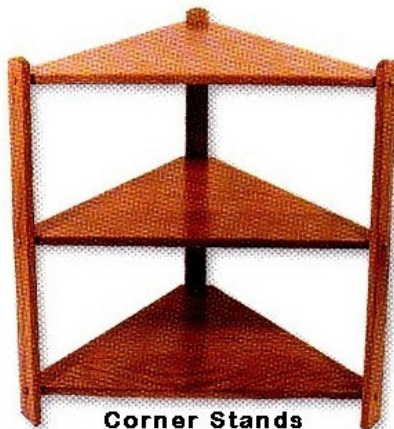

Corner Stands

WW-8721 3-Tier - 19"w x 12"d x 27"h
WW-8723 4-Tier - 19"w x 12"d x 40"h