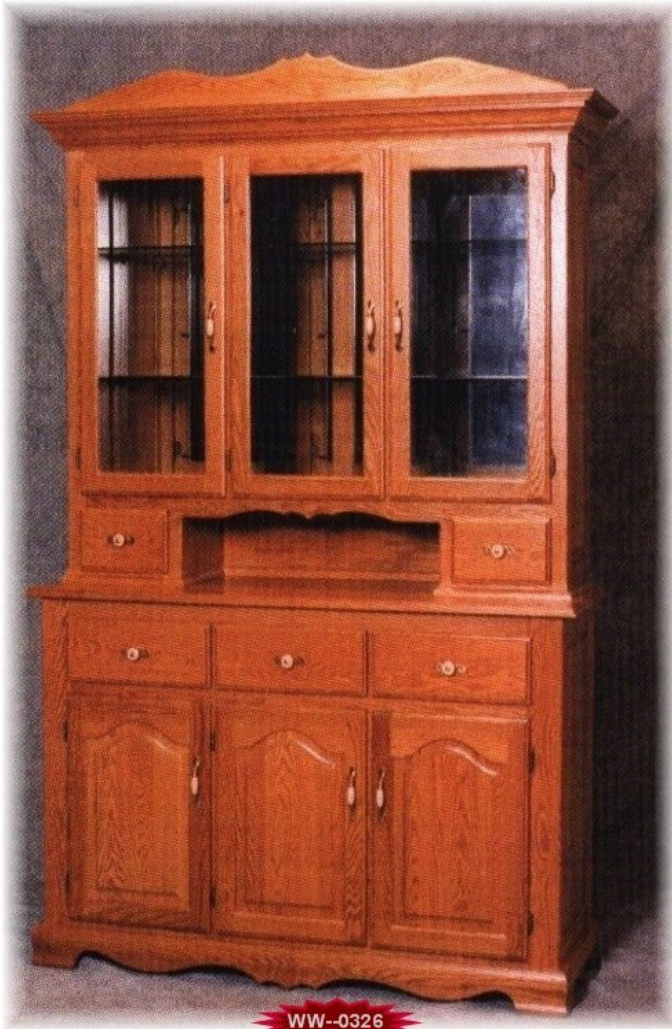

54" Traditional China Hutches

Raised Panel Sides

87"H x 59"W x 20"D

- **WW-0326** Standard, beveled glass
- **WW-0327** Full glass, beveled glass
- **WW-0329** 14" opening, beveled glass

Plain Sides

87"H x 59"W x 20"D

- **WW-0330** Standard, beveled glass
- **WW-0331** Full glass, beveled glass
- **WW-0333** 14" opening, beveled glass