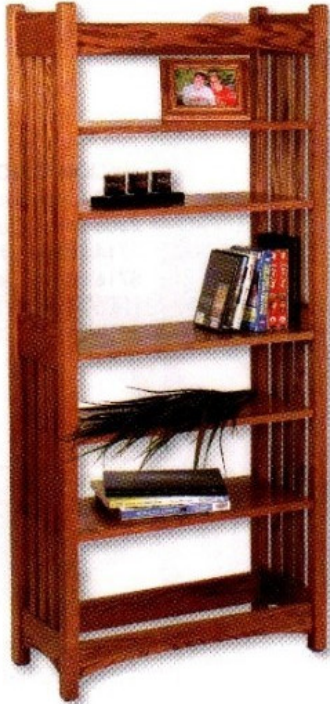

Mission Bookcase & Bentwood Rockers

WW-5711
Mission Bookcase
28"w x 11"d x 63"h