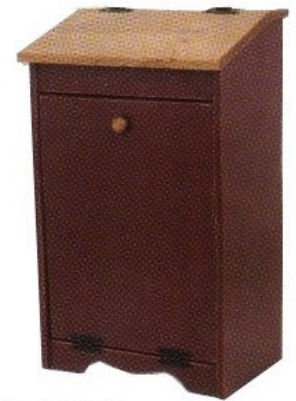

WW-A1052 Combo Trash Bin
18 1/2"w x 12"d x 30"h

Color options not available.
Colors as shown for items on this page.